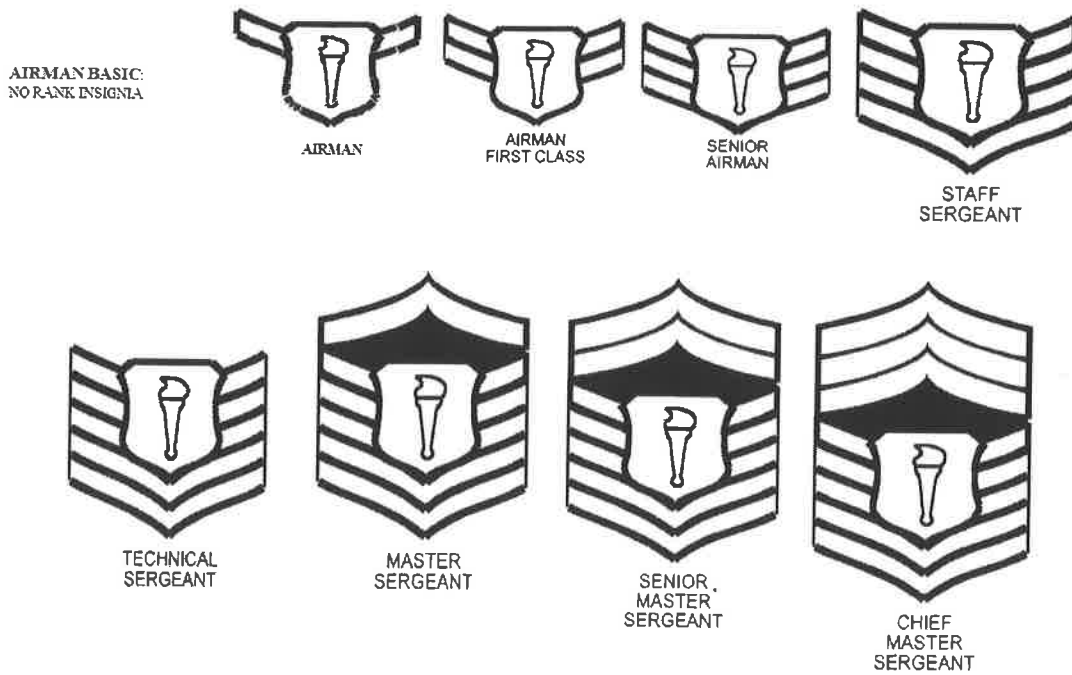

Attachment 7-2

**AIR FORCE JROTC RANK INSIGNIA**

**CADET OFFICER RANK**

NOTE: Cadet Officer rank used is either cloth epaulet or collar rank, depending on specific uniform worn.

**CADET ENLISTED RANK**

NOTE: Cadet Enlisted rank used is small collar rank only, regardless of uniform worn